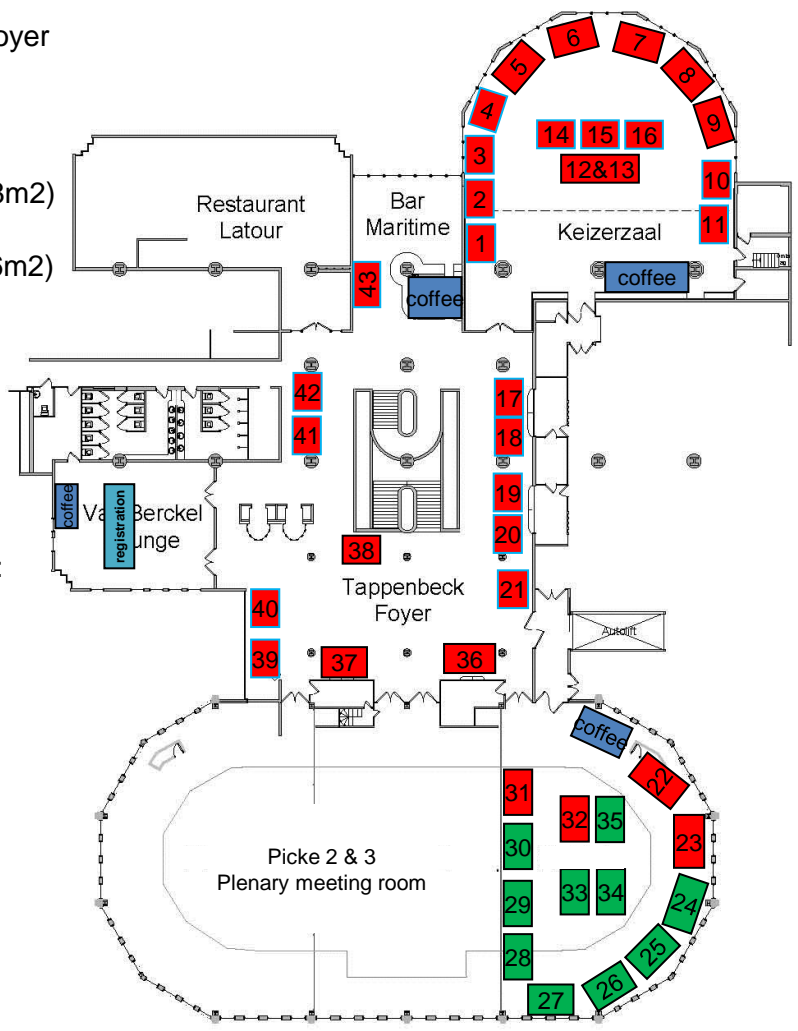

Please note:

A location = Keizerzaal & Foyer
B location = Picke 1 room

- = BOOTH AVAILABLE (8m2)
- = BOOTH AVAILABLE (6m2)
- = BOOTH RESERVED
- = BOOTH ON OPTION

Please note:

6m2 booths are numbered:

- 1 – 4
- 10 – 11
- 14 – 21
- 39 – 43

See room measurements below

- Booth 1: R-Biopharm
- Booth 2: R-Biopharm
- Booth 3: LaCAR
- Booth 4: Diagenode Diagnostics
- Booth 5: Euroimmun
- Booth 6: Seegene
- Booth 7: GeneProof
- Booth 8: GeneProof
- Booth 9: BD Life Sciences
- Booth 10: Copan
- Booth 11: Mediphos
- Booth 12: Roche royal sponsor
- Booth 13: Roche royal sponsor
- Booth 14: bioMérieux
- Booth 15: Randox Laboratories
- Booth 16: Biolegio
- Booth 17: LabHelp Robotics
- Booth 18: Mobidiag
- Booth 19: Medical Wire
- Booth 20: Molzym
- Booth 21: Altona
- Booth 22: Ugentec
- Booth 23: Bruker
- Booth 24:
- Booth 25:
- Booth 26:
- Booth 27:
- Booth 28:
- Booth 29:
- Booth 30:
- Booth 31: Biocartis
- Booth 32: Abbott
- Booth 33:
- Booth 34:
- Booth 35:
- Booth 36: Elitech *Note: side parts should not be blocked!*
- Booth 37: Luminex
- Booth 38: Hologic
- Booth 39: Diasorin
- Booth 40: Siemens Healthineers
- Booth 41: Vela Diagnostics
- Booth 42: Finbiosoft
- Booth 43: Cepheid