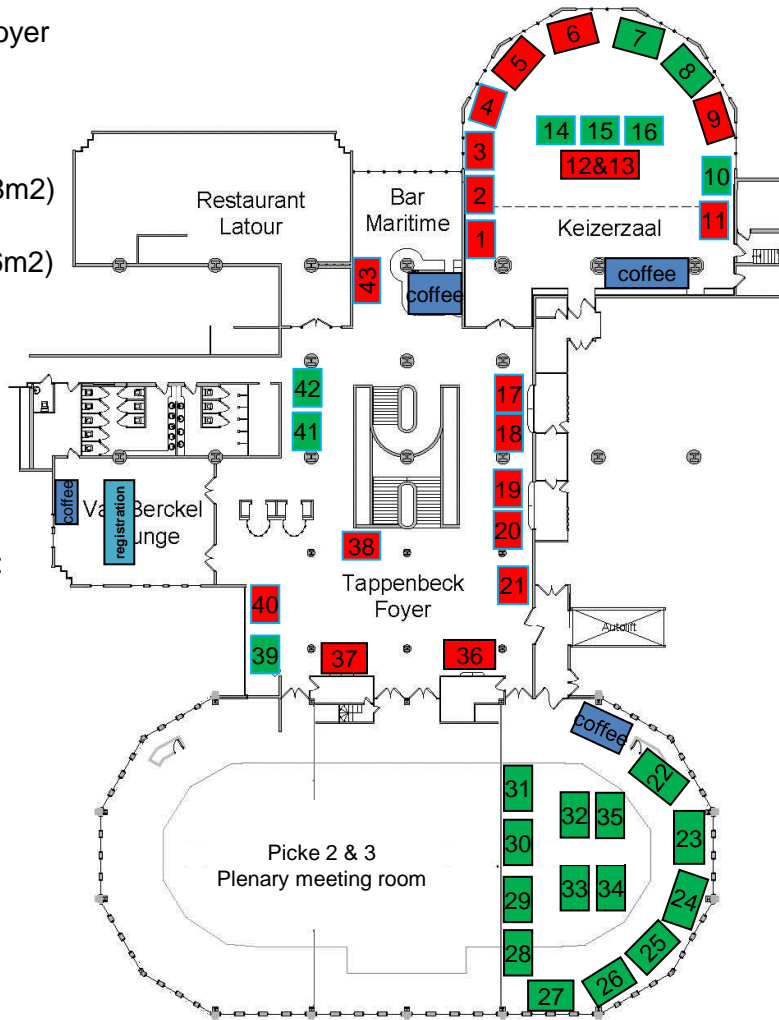

Please note:

A location = Keizerzaal & Foyer

B location = Picke 1 room

 = BOOTH AVAILABLE (8m2)

 = BOOTH AVAILABLE (6m2)

 = BOOTH RESERVED

 = BOOTH ON OPTION

Please note:

6m2 booths are numbered:

- 1 – 4
- 10 – 11
- 14 – 21
- 38 – 43

See room measurements below

- Booth 1: R-Biopharm
- Booth 2: R-Biopharm
- Booth 3: LaCAR
- Booth 4: Diagenode Diagnostics
- Booth 5: Euroimmun
- Booth 6: Seegene
- Booth 7:
- Booth 8:
- Booth 9: BD Life Sciences
- Booth 10:
- Booth 11: Mediphos
- Booth 12: Roche royal sponsor
- Booth 13: Roche royal sponsor
- Booth 14:
- Booth 15:
- Booth 16:
- Booth 17: LabHelp Robotics
- Booth 18: Mobidiag
- Booth 19: Medical Wire
- Booth 20: Molzym
- Booth 21: Altona
- Booth 22:
- Booth 23:
- Booth 24:
- Booth 25:
- Booth 26:
- Booth 27:
- Booth 28:
- Booth 29:
- Booth 30:
- Booth 31:
- Booth 32:
- Booth 33:
- Booth 34:
- Booth 35:
- Booth 36: Elitech *Note: side parts should not be blocked!*
- Booth 37: Luminex
- Booth 38: Hologic
- Booth 39:
- Booth 40: Siemens
- Booth 41:
- Booth 42:
- Booth 43: Cepheid

Keizerzaal measurements:

Square Meters:	400
General room measurements:	Width 21,23 / Length 19,90
Measurements lower section:	Width 21,23 / Length 7,60
Ceiling height higher part:	3,85
Ceiling height lower part:	2,70
Window surface:	corner to corner 5,58
Projection screen in the room:	Height 2,97 / Width 5,88
Door Height:	2,22 / Width 2,02

Measurements opening translator cabins:

Height 1,40 / Width 1,56 beam in the centre 0,68