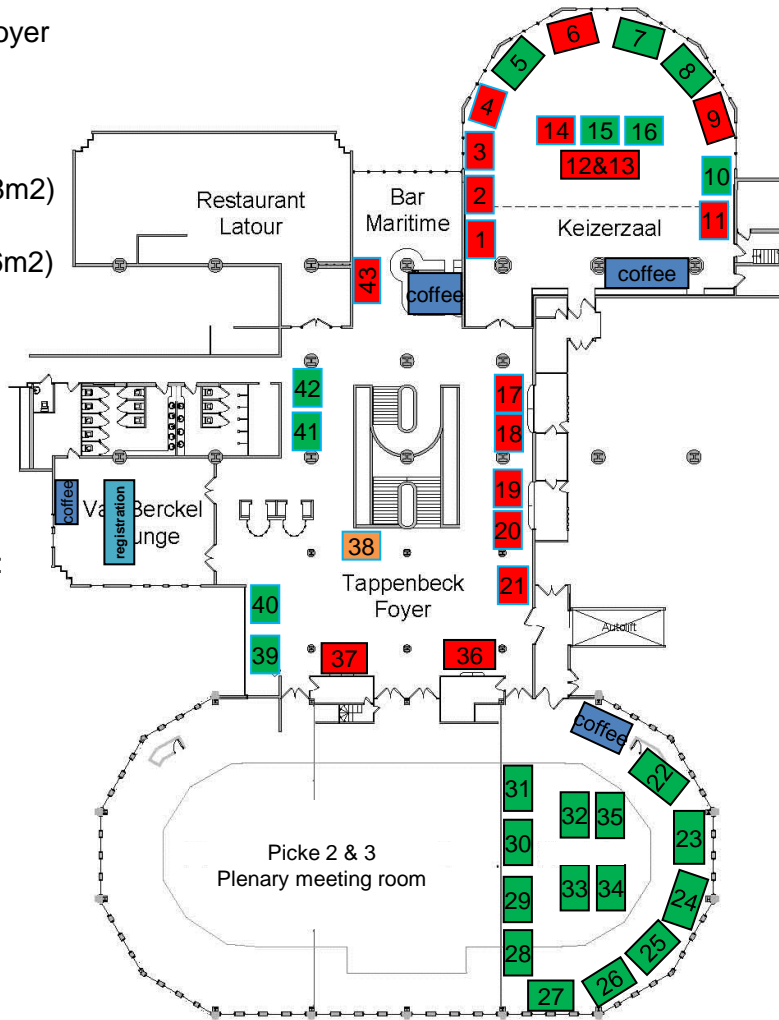

**Please note:**

A location = Keizerzaal & Foyer

B location = Picke 1 room

 = BOOTH AVAILABLE (8m2)

 = BOOTH AVAILABLE (6m2)

 = BOOTH RESERVED

 = BOOTH ON OPTION

**Please note:**

**6m2 booths are numbered:**

1 – 4

10 – 11

14 – 21

38 – 43

See room measurements below

- Booth 1: R-Biopharm
- Booth 2: R-Biopharm
- Booth 3: LaCAR
- Booth 4: Diagenode Diagnostics
- Booth 5:
- Booth 6: Seegene
- Booth 7:
- Booth 8:
- Booth 9: BD Life Sciences
- Booth 10:
- Booth 11: Mediphos
- Booth 12: Roche royal sponsor
- Booth 13: Roche royal sponsor
- Booth 14: Euroimmun
- Booth 15:
- Booth 16:
- Booth 17: LabHelp Robotics
- Booth 18: Mobidiag
- Booth 19: Medical Wire
- Booth 20: Molzym
- Booth 21: Altona
- Booth 22:
- Booth 23:
- Booth 24:
- Booth 25:
- Booth 26:
- Booth 27:
- Booth 28:
- Booth 29:
- Booth 30:
- Booth 31:
- Booth 32:
- Booth 33:
- Booth 34:
- Booth 35:
- Booth 36: Elitech *Note: side parts should not be blocked!*
- Booth 37: Luminex
- Booth 38: Hologic
- Booth 39:
- Booth 40:
- Booth 41:
- Booth 42:
- Booth 43: Cepheid

**Keizerzaal measurements:**

Square Meters:	400
General room measurements:	Width 21,23 / Length 19,90
Measurements lower section:	Width 21,23 / Length 7,60
Ceiling height higher part:	3,85
Ceiling height lower part:	2,70
Window surface:	corner to corner 5,58
Projection screen in the room:	Height 2,97 / Width 5,88
Door Height:	2,22 / Width 2,02

Measurements opening translator cabins:

Height 1,40 / Width 1,56 beam in the centre 0,68