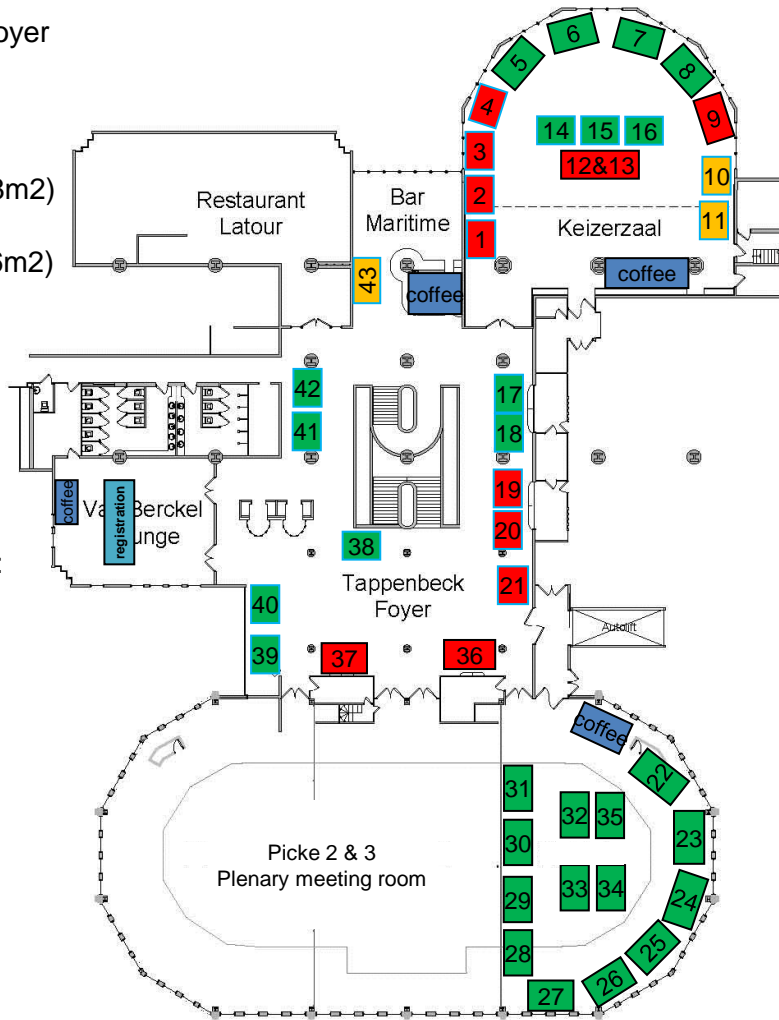

**Please note:**

A location = Keizerzaal & Foyer  
 B location = Picke 1 room

- = BOOTH AVAILABLE (8m2)
- = BOOTH AVAILABLE (6m2)
- = BOOTH RESERVED
- = BOOTH ON OPTION

**Please note:**

**6m2 booths** are numbered:

- 1 – 4
- 10 – 11
- 14 – 21
- 38 – 43

See room measurements below

- Booth 1: R-Biopharm
- Booth 2: R-Biopharm
- Booth 3: LaCAR
- Booth 4: Diagenode Diagnostics
- Booth 5:
- Booth 6:
- Booth 7:
- Booth 8:
- Booth 9: BD Life Sciences
- Booth 10: Mediphos
- Booth 11: Mediphos
- Booth 12: Roche royal sponsor
- Booth 13: Roche royal sponsor
- Booth 14:
- Booth 15:
- Booth 16:
- Booth 17:
- Booth 18:
- Booth 19: Medical Wire
- Booth 20: Molzym
- Booth 21: Altona
- Booth 22:
- Booth 23:
- Booth 24:
- Booth 25:
- Booth 26:
- Booth 27:
- Booth 28:
- Booth 29:
- Booth 30:
- Booth 31:
- Booth 32:
- Booth 33:
- Booth 34:
- Booth 35:
- Booth 36: Elitech *Note: side parts should not be blocked!*
- Booth 37: Luminex
- Booth 38:
- Booth 39:
- Booth 40:
- Booth 41:
- Booth 42:
- Booth 43: Cepheid

**Keizerzaal measurements:**

Square Meters:	400
General room measurements:	Width 21,23 / Length 19,90
Measurements lower section:	Width 21,23 / Length 7,60
Ceiling height higher part:	3,85
Ceiling height lower part:	2,70
Window surface:	corner to corner 5,58
Projection screen in the room:	Height 2,97 / Width 5,88
Door Height:	2,22 / Width 2,02

Measurements opening translator cabins:

Height 1,40 / Width 1,56 beam in the centre 0,68